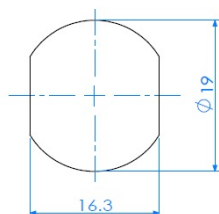

PRODUCT SHEET

Description:

Cam Lock MIC1930, 90DG, Str. Cam A01, Body Only, F/#J11 & #J12

Item number:

14.04.506-0

Units	Box	Carton	HS Code	Barcode
Pcs.	30	300	8301300000	
				5704866445580

L1=16mm
L2=20mm
L3=25mm
L4=30mm